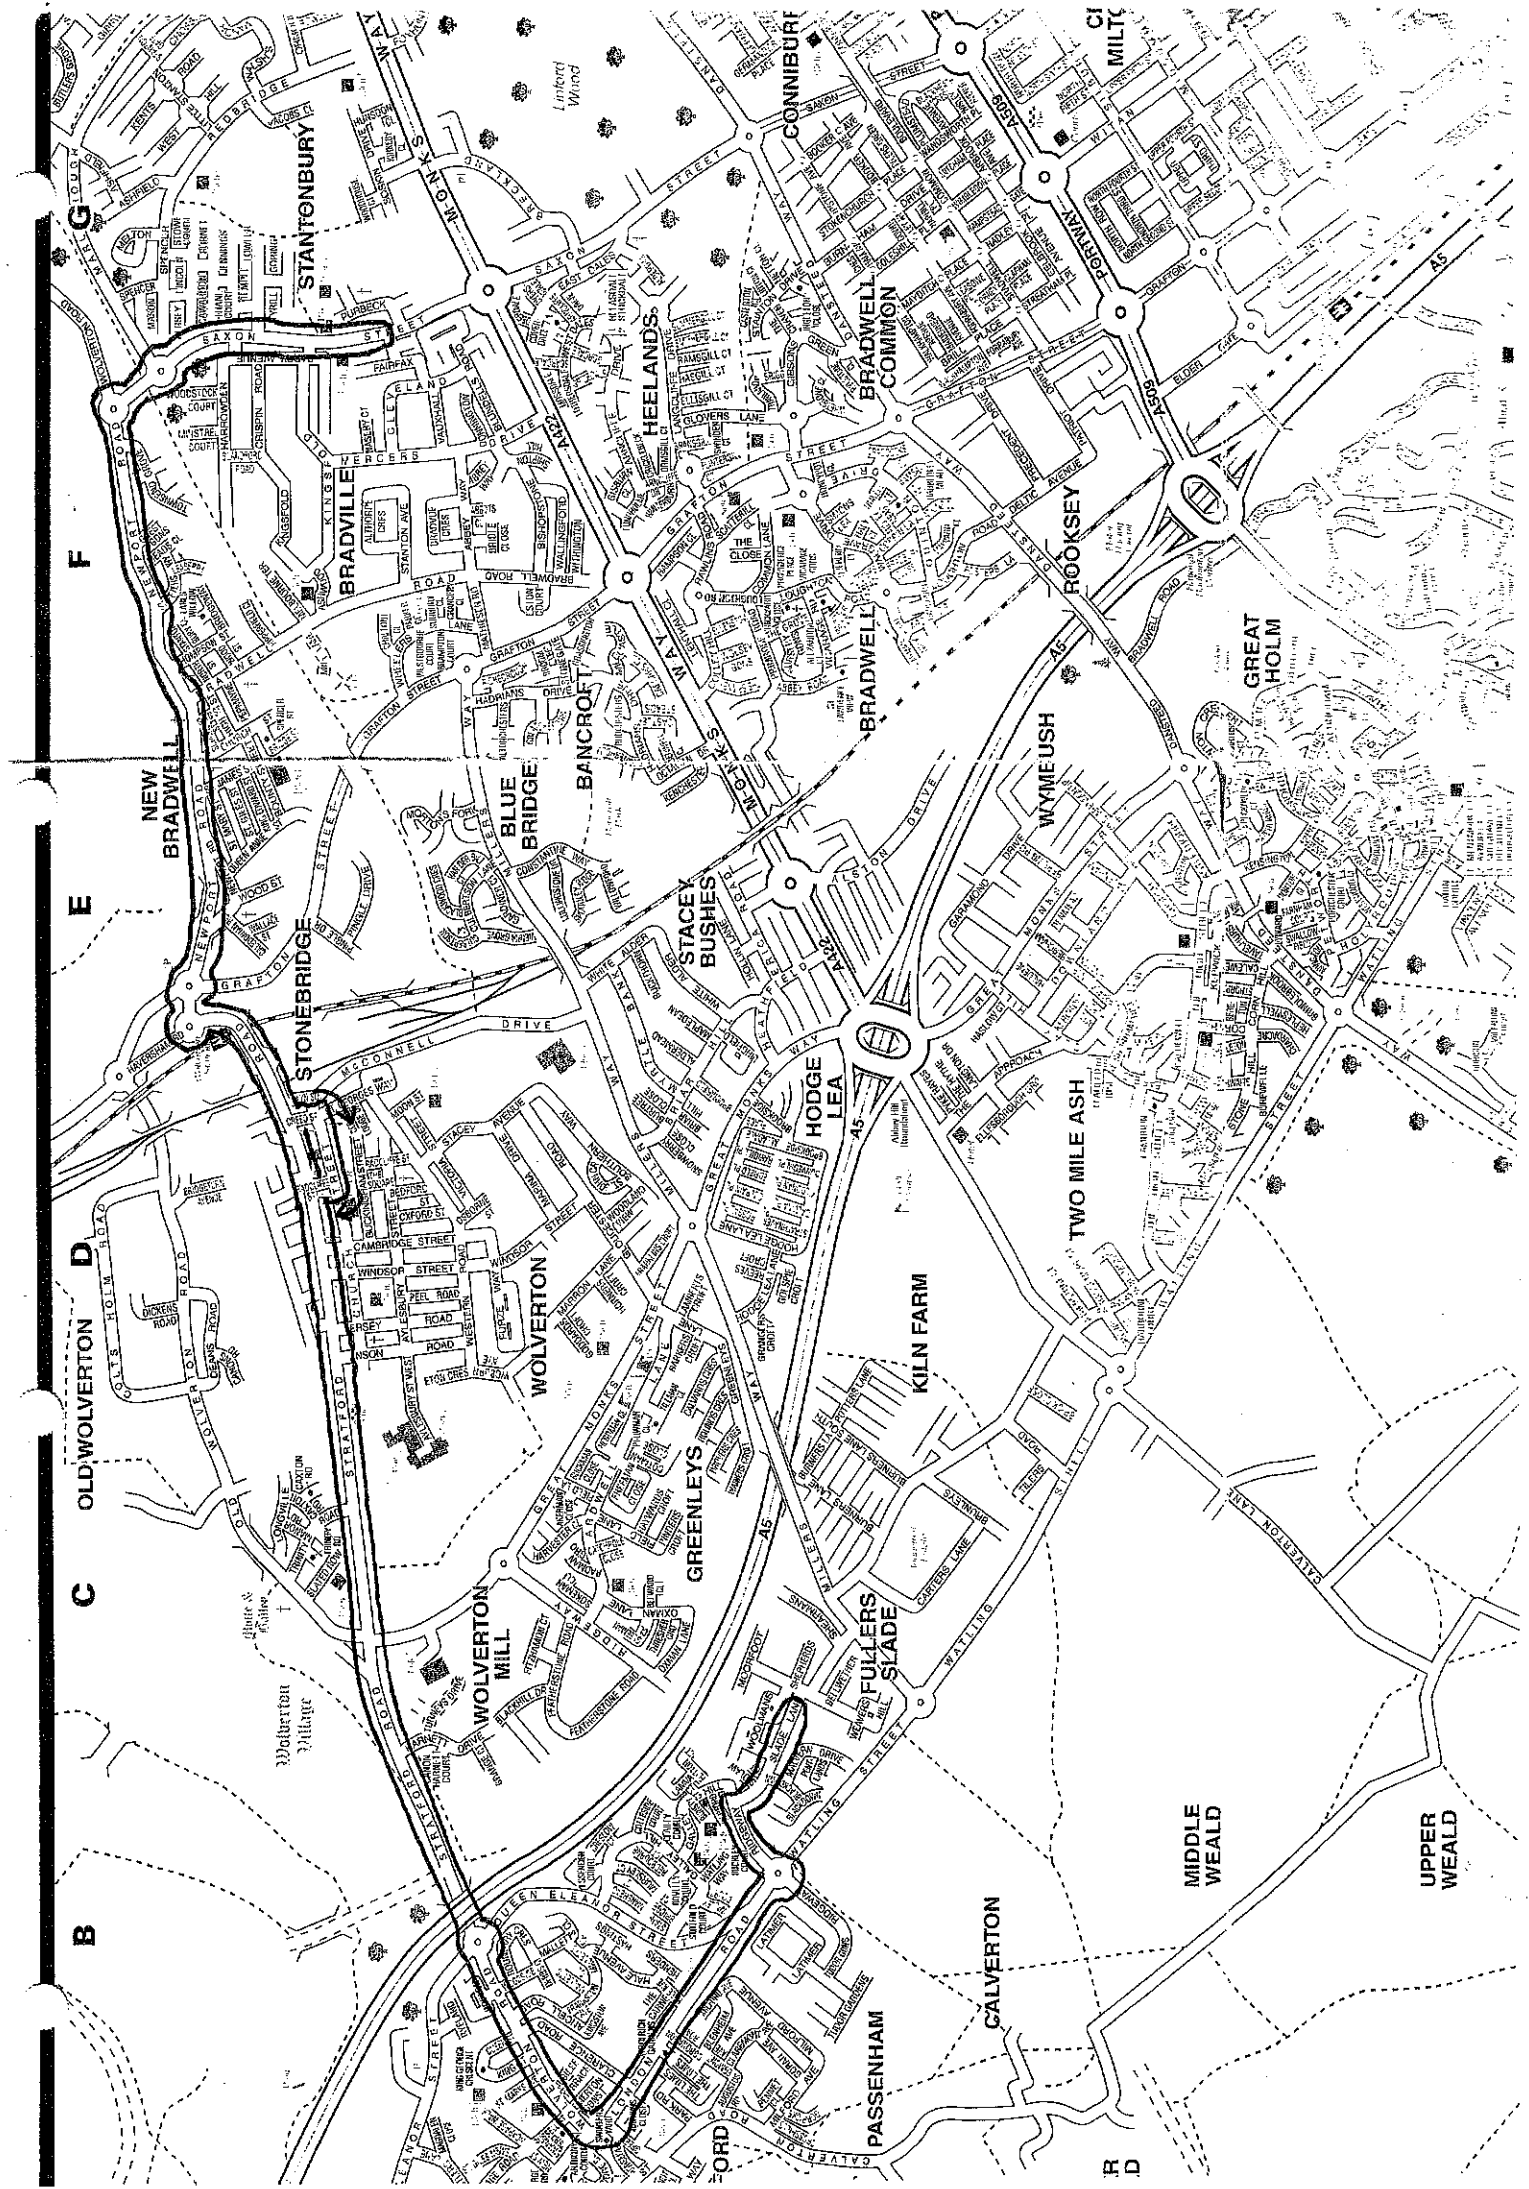

Red Rose Travel

FULLERS SLADE - WOLVERTON - STANTONBURY CAMPUS 30

Timetable commencing Monday 12th April 2021

SCHOOLDAYS ONLY

FULLERS SLADE (Slade Lane)	0755
Stony Stratford (Wolverton Road)	0759
Wolverton Mill (Christchurch Grove)	0801
Wolverton (Church Street)	0805
New Bradwell (Foresters Arms)	0810
STANTONBURY CAMPUS (Saxon Street)	0815
STANTONBURY CAMPUS (Saxon Street)	1525
New Bradwell (Foresters Arms)	1530
Wolverton (Church Street)	1535
Wolverton Mill (Christchurch Grove)	1539
Stony Stratford (Wolverton Road)	1541
FULLERS SLADE (Slade Lane)	1545

This service is restricted to convey school pupils only.

F

E

D

C

B

STANTONBURY

NEW BRADWELL

STONEBRIDGE

BLUE BRIDGE

BANCROFT

STACEY BUSHES

WOLVERTON

WOLVERTON MILL

GREENLEYS

HODGES LEA

WYMEUSH

TWO MILE ASH

GREAT HOLM

CI MILTY

CONNIBURY

R D