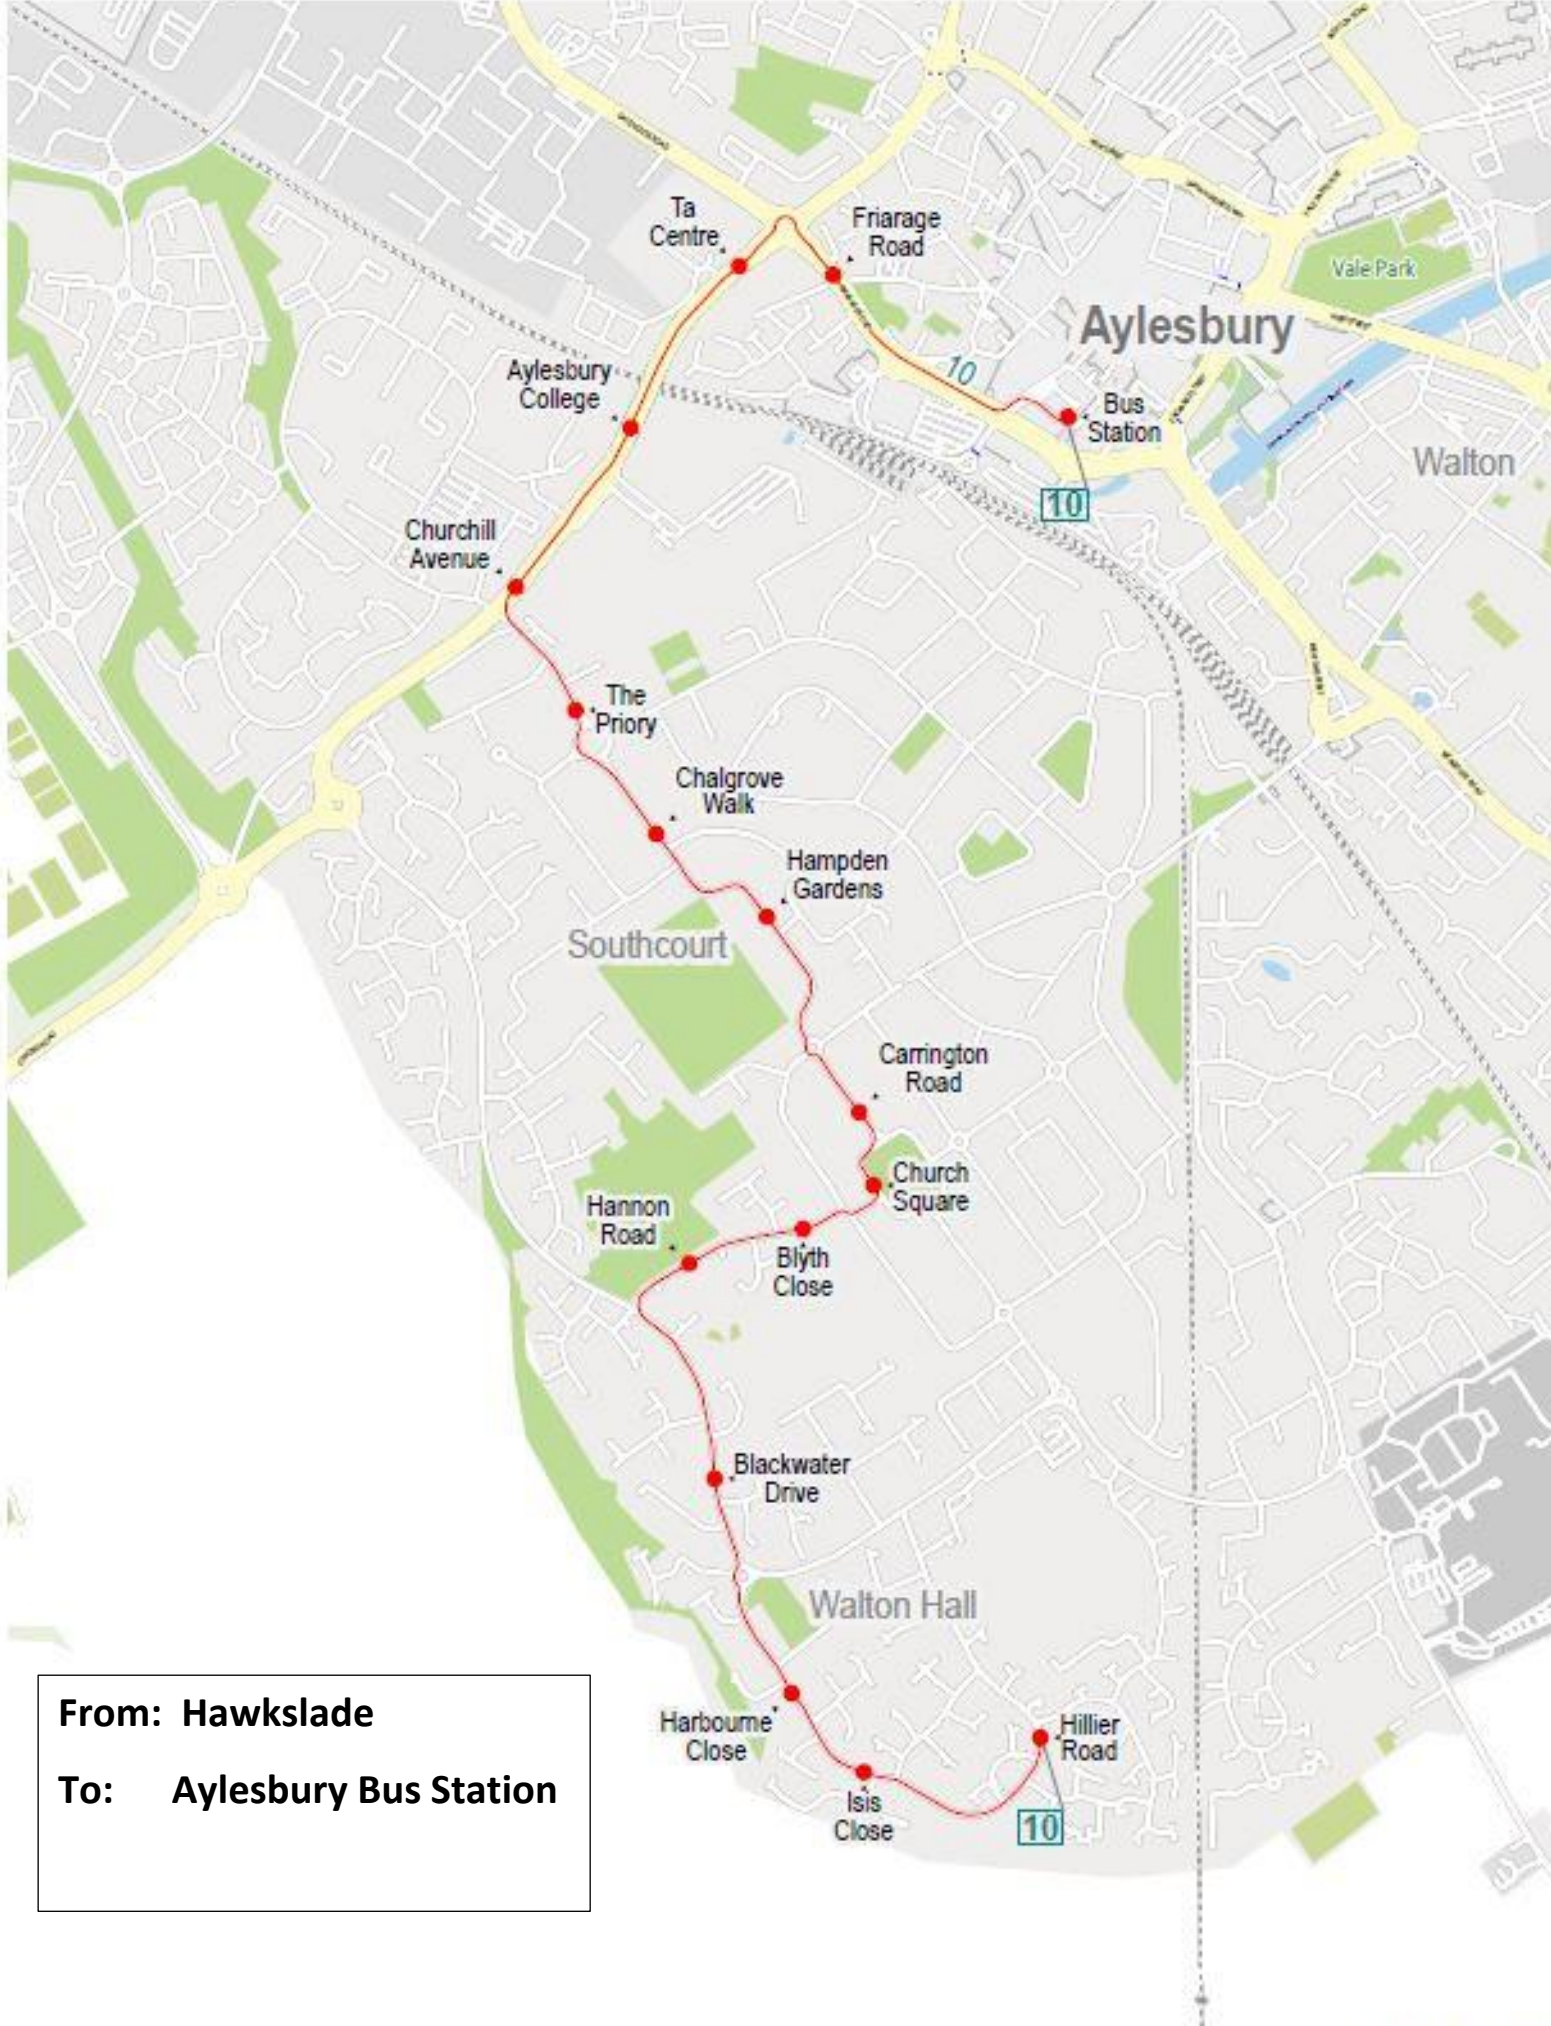

Saturdays

Service Restrictions	2	2	2	2
Aylesbury, adj Hillier Road	1712	1742	1812	1842
Walton Court, Hannon Road (NE-bound)	1716	1746	1816	1846
Aylesbury, opp Aylesbury College	1721	1751	1821	1851
Aylesbury, Bus Station (Bay 4)	1725	1755	1825	1855

Sundays

no service

Late Summer Bank Holiday (Monday 26th Aug)

no service

Service Restrictions: 1 - from 19.8.19
2 - from 24.8.19

Route map for Red Rose Travel service 10 (outbound)

From: Aylesbury Bus Station

To: Hawkslade

Route map for Red Rose Travel service 10 (inbound)

From: Hawkslade

To: Aylesbury Bus Station