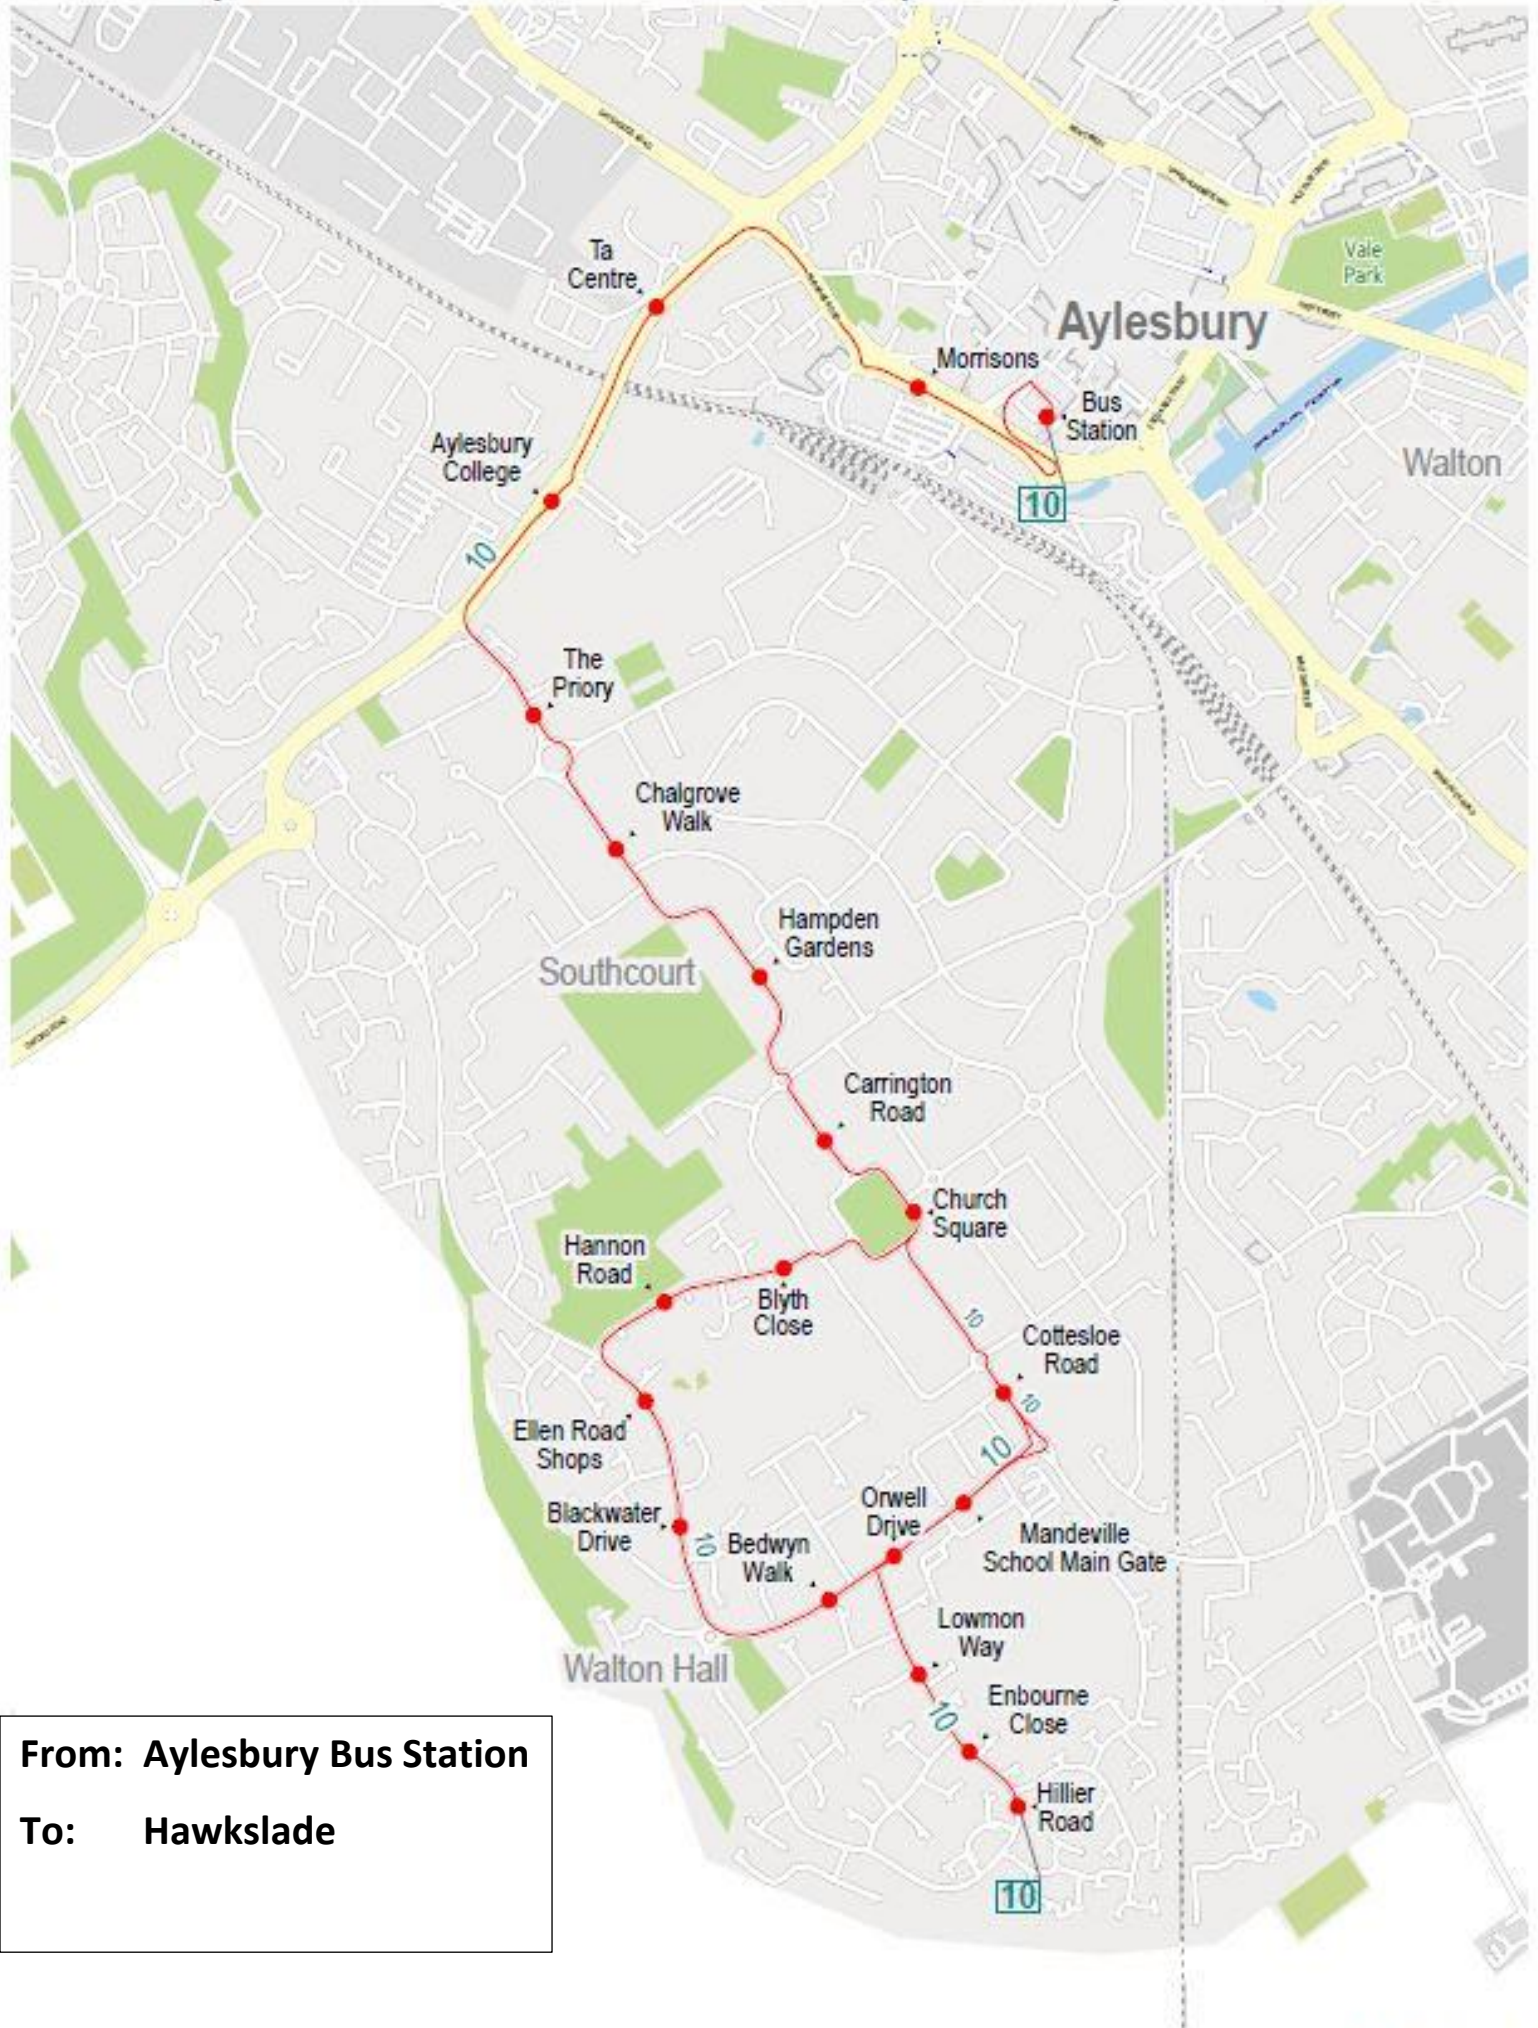

Sundays

no service

Late Summer Bank Holiday (Monday 26th Aug)

no service

Service Restrictions: 1 - from 19.8.19
2 - from 24.8.19

Route map for Red Rose Travel service 10 (outbound)

From: Aylesbury Bus Station

To: Hawkslade

Route map for Red Rose Travel service 10 (inbound)

From: Hawkslade

To: Aylesbury Bus Station